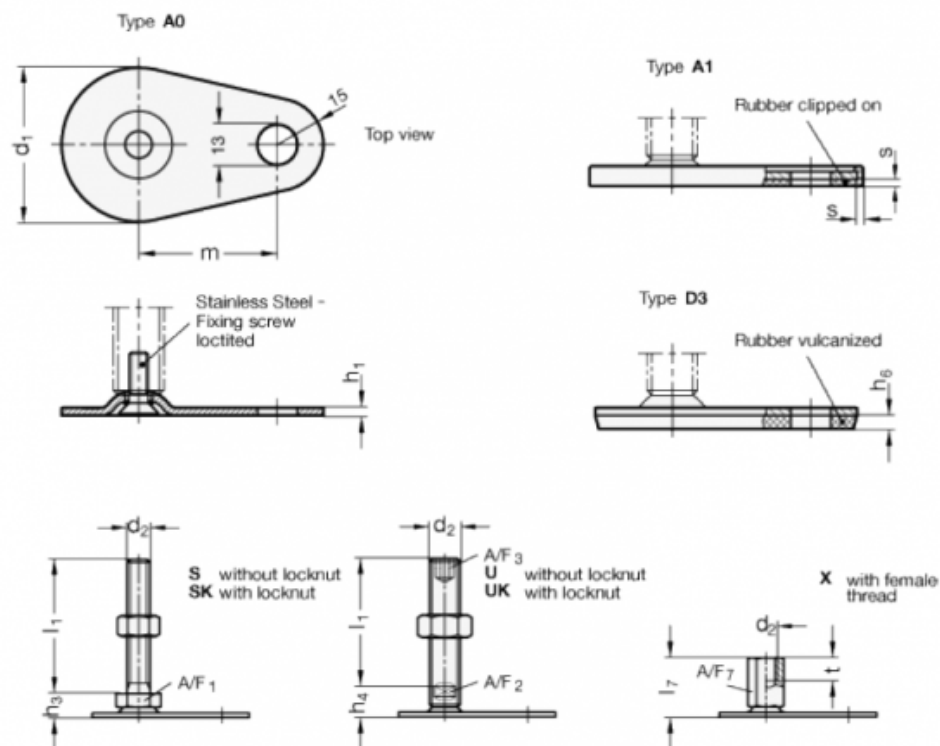

# Data Sheet

Article number: 204280M16100A0UK

Description: E+G levelling foot  
GN 42-80-M16-100-A0-UK

Note: UK With nut, Hexagon socket at the top, Wrench flat at the bottom

## Measures

A/F2 = 12	m = 70
A/F3 = 8	s =
d1 = 80	
d2 = M16	
h1 = 3	
h4 = 18	
h6 =	
l1 = 100	